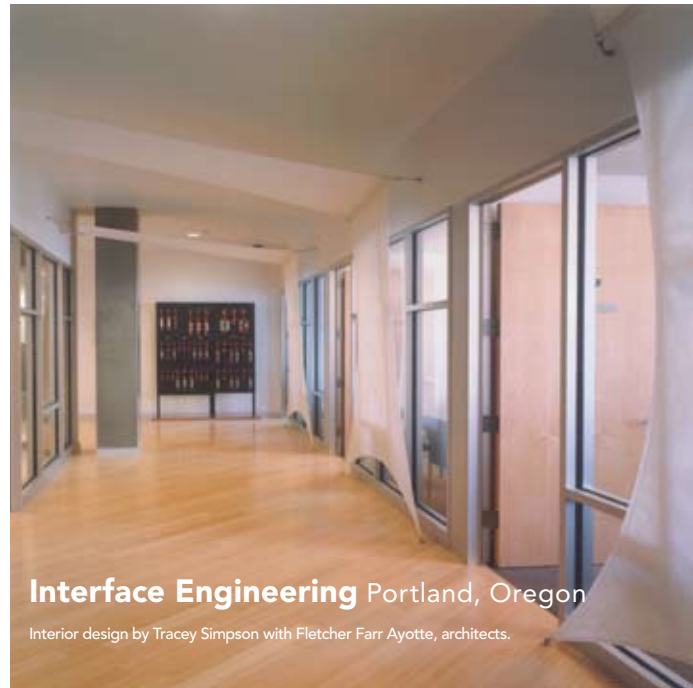

i **de** **ea**

Marcus Whitman Hotel & Conference Center Walla Walla, WA

Interior design by Tracey Simpson with Fletcher Farr Ayotte, architects.

Marcus Whitman Hotel & Conference Center Walla Walla, WA

Interior design by Tracey Simpson with Fletcher Farr Ayotte, architects.

Cooley Residence Portland, OR

Interior design by Tracey Simpson with Fletcher Farr Ayotte, architects.

Crater Lake Lodge Oregon

Interior design by Tracey Simpson with Fletcher Farr Ayotte, architects.

Crater Lake Lodge Oregon

Interior design by Tracey Simpson with Fletcher Farr Ayotte, architects.

Interface Engineering Portland, Oregon

Interior design by Tracey Simpson with Fletcher Farr Ayotte, architects.

Oregon State Library Salem, Oregon